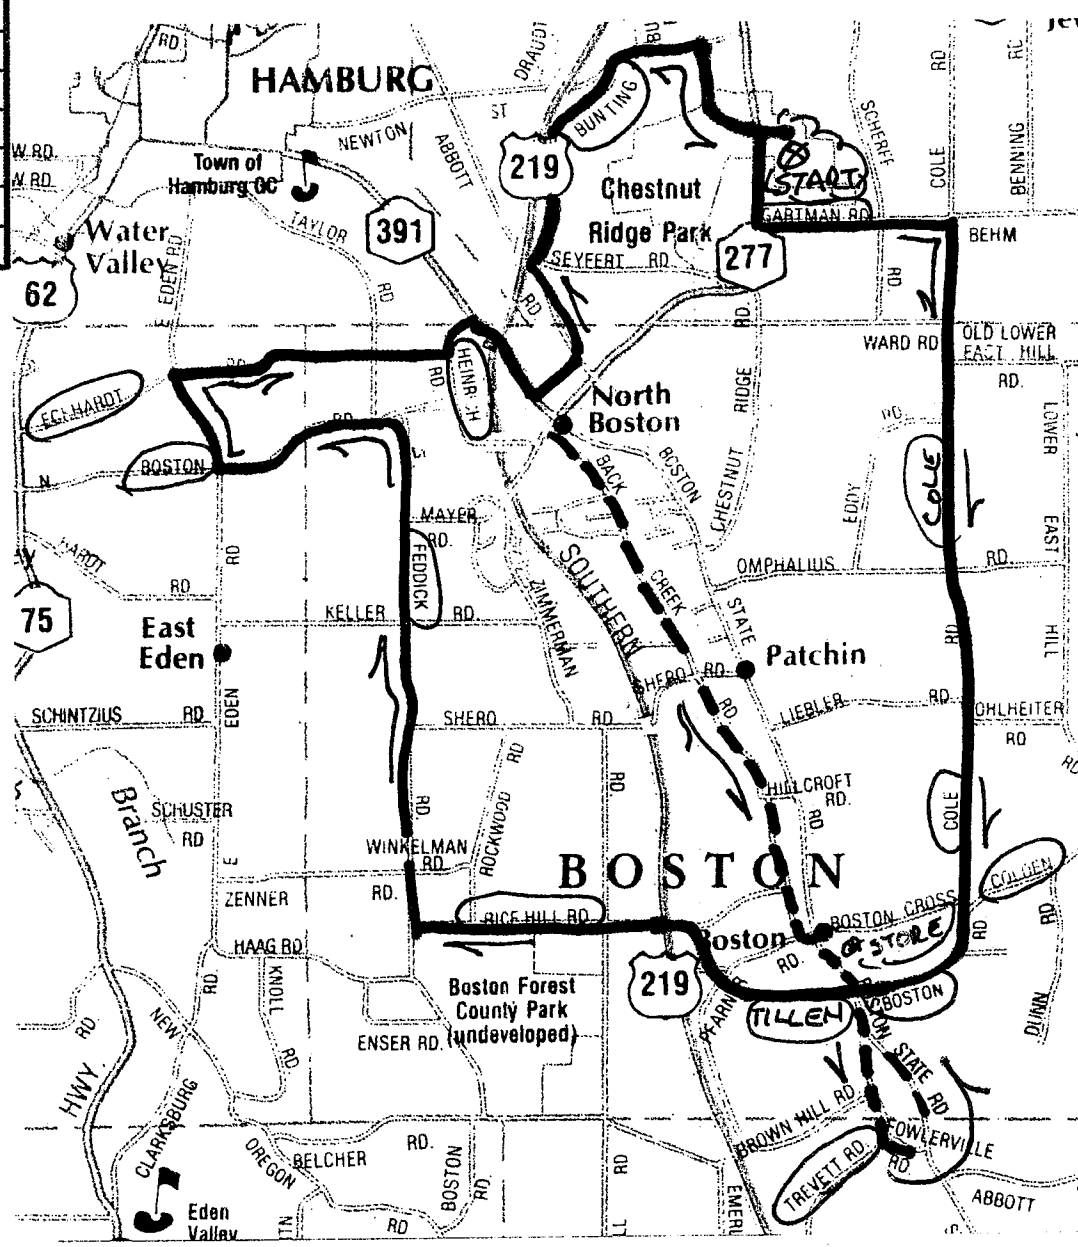

FALL TRASH & TREASURE RIDE

MAP# 364

START: CHESTNUT RIDGE PARK CASINO

28 MILE ROUTE			24 MILE ROUTE			24 MILE ROUTE					
R	0.4	to go south SR 277	S	0.2	Go threw Park	L	T	11.7	BOSTON STATE		
L	1.4	GARTMAN	L	T	0.8	NEWTON			13.6	Regroup @ Store	
R	T	2.9	COLE	L		1.7	BUNTING	L		13.6	MILL
R	T	8.2	BOSTON COLDEN	L	T	3.5	S. ABBOTT	R		13.8	BACKCREEK
S		9.3	WEST TILLEN	R		4.4	HERMAN HILL	L/R		15.0	To stay on BACKCREEK
S		11.2	RICE	L		5.0	BACKCREEK	R	T	18.3	ZIMMERMAN
R	T	13.1	FEDDICK	L/R	T	8.3	To stay on BACKCREEK	L		18.8	S. ABBOTT
S		17.2	N. BOSTON	L	T	9.5	MILL	R/L		19.8	BUNTING
R		18.5	EAST EDEN	R		9.6	BOSTON STATE	R	T	21.5	NEWTON
R		19.4	ECKHARDT	R		10.4	TREVETT	R		22.4	Into Park
L	T	21.5	ECKHARDT	L		11.3	FOWLER (DON'T MISS!)	S		23.4	To FINISH!!!
R	T	21.9	SR 391								
L		22.4	MEADOW								
L	T	22.9	S. ABBOTT								
R/L		23.7	BUNTING								
R	T	25.4	NEWTON								
R		26.3	Into Park								
S		27.2	To FINISH!!!								

Map#	Distance: 28 / 24 miles	Revised:	Niagara Frontier Bicycle Club
Dsgn: 10/08 pd	Elevation: 1800' / 600'	Rating:	Effort: DIF / EASY